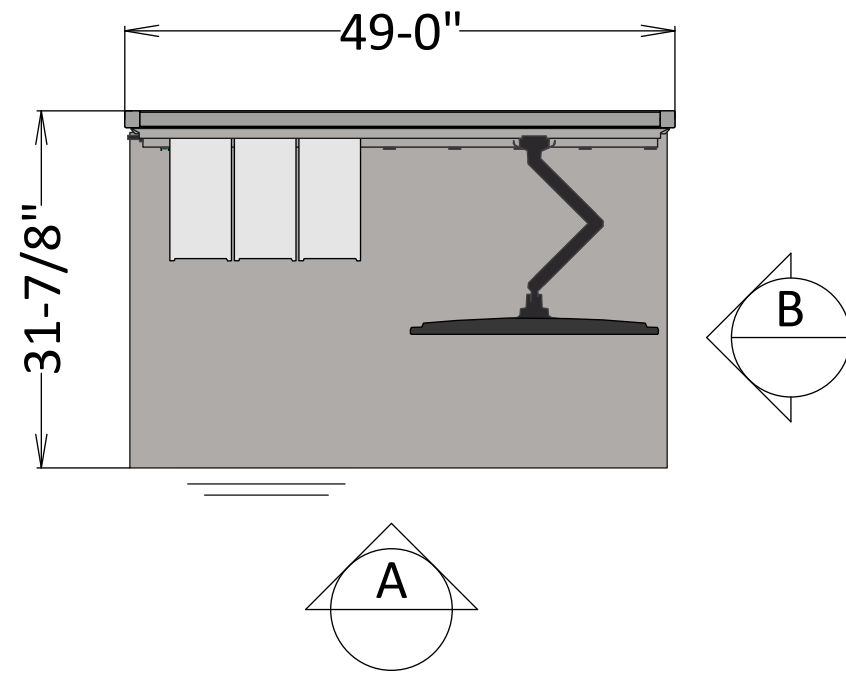

30"D x 48"W - Electric - Casters

Elevation A

Elevation B

Note: Akro Bins are sold in packs of (5).