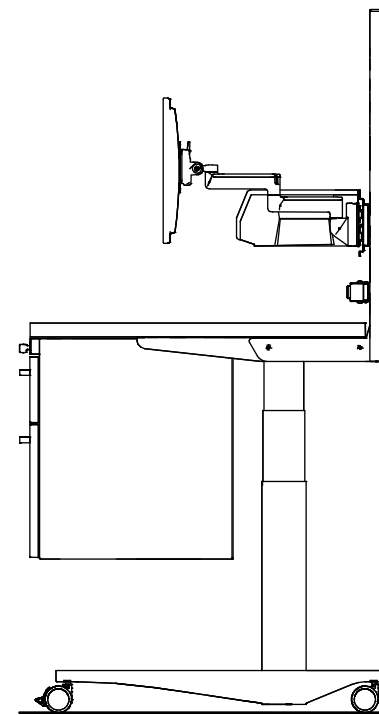

30"D x 48"W - Electric - Casters

Elevation A

Elevation B

Note: Akro Bins are sold in packs of (5).