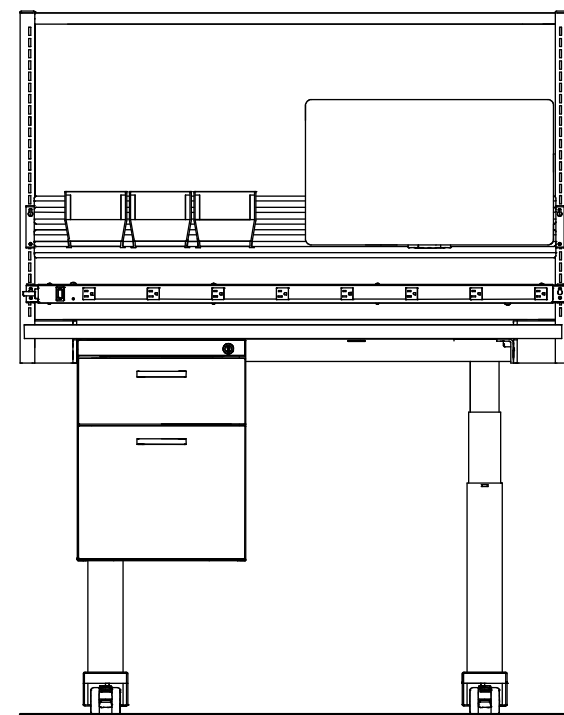

30"D x 48"W - Electric - Casters

Elevation A

Elevation B

Note: Akro Bins are sold in packs of (5).