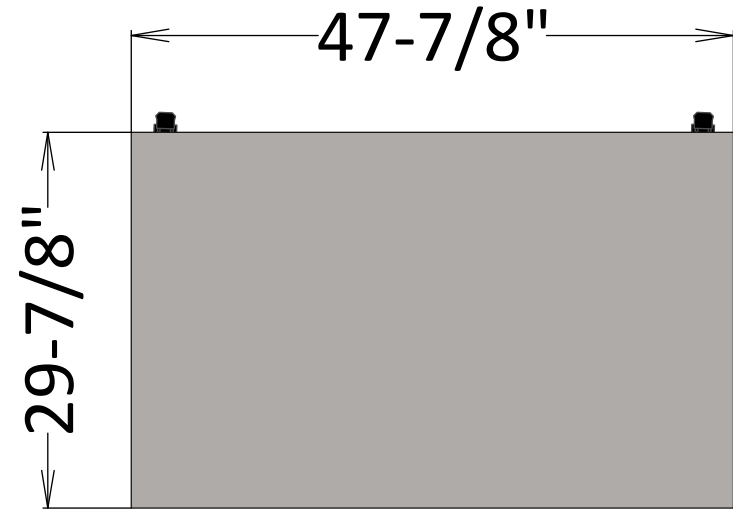

30"D x 48"W - Casters

Elevation A

Elevation B