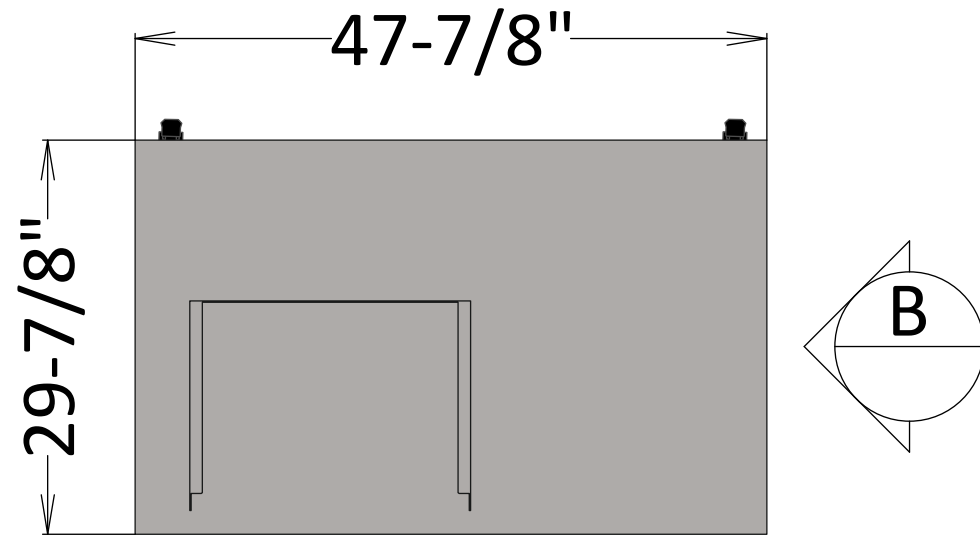

30"D x 48"W - Casters

Elevation A

Elevation B