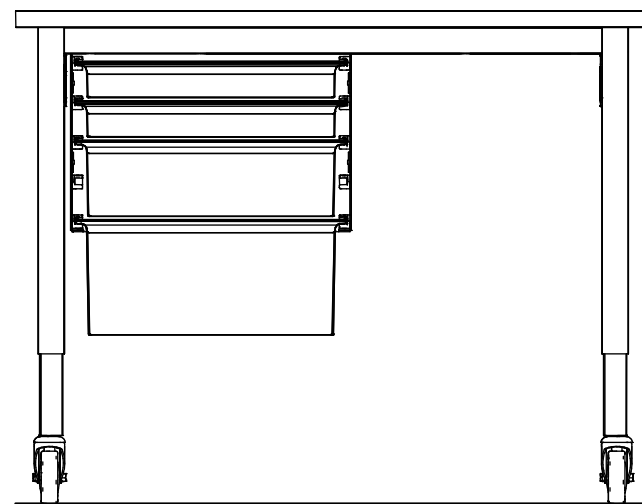

30"D x 48"W - Casters

Elevation A

Elevation B