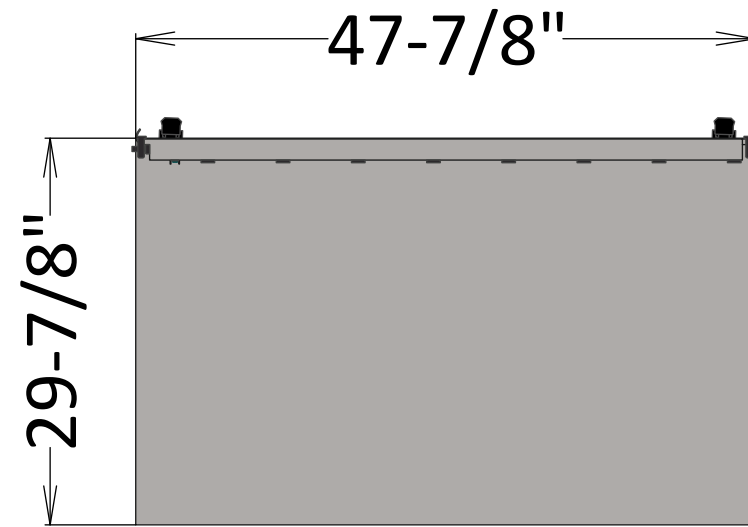

30"D x 48"W - Casters

Elevation A

Elevation B