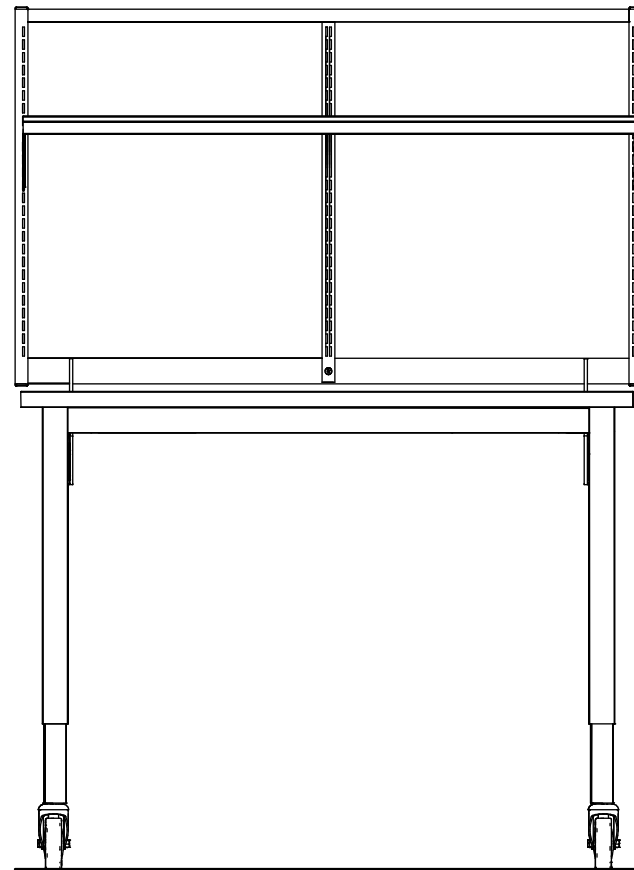

30"D x 48"W - Casters

Elevation A

Elevation B