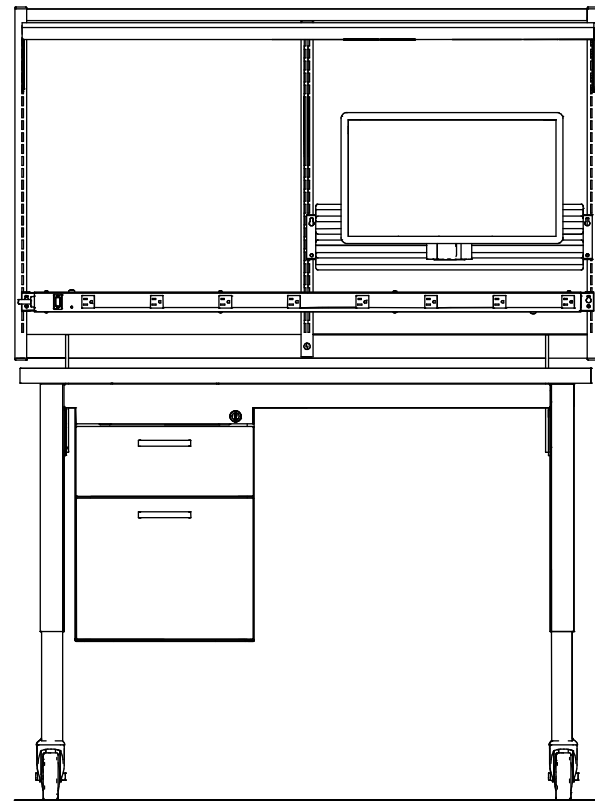

30"D x 48"W - Casters

Elevation A

Elevation B