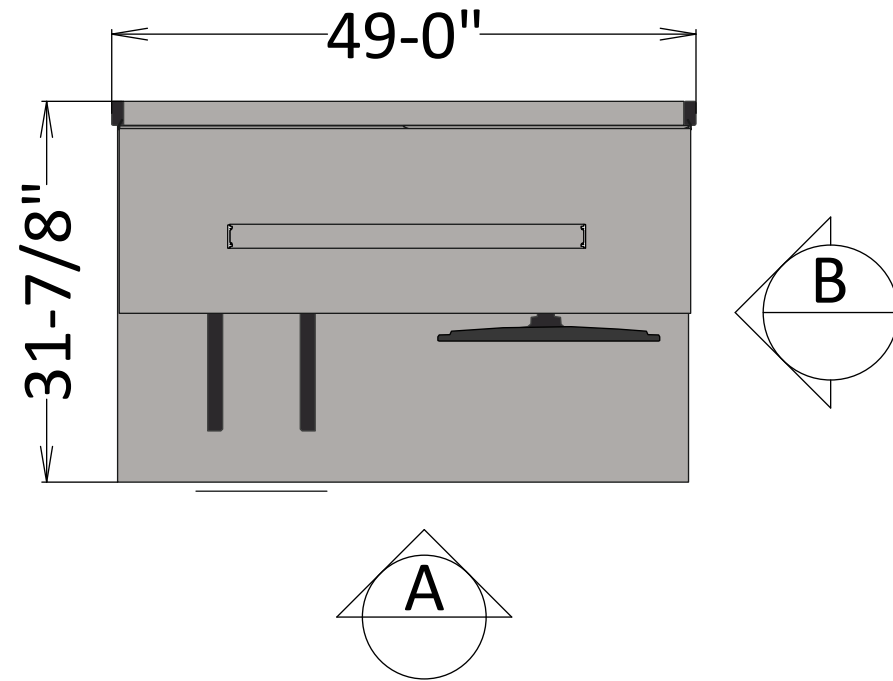

30"D x 48"W - Casters

Elevation A

Elevation B