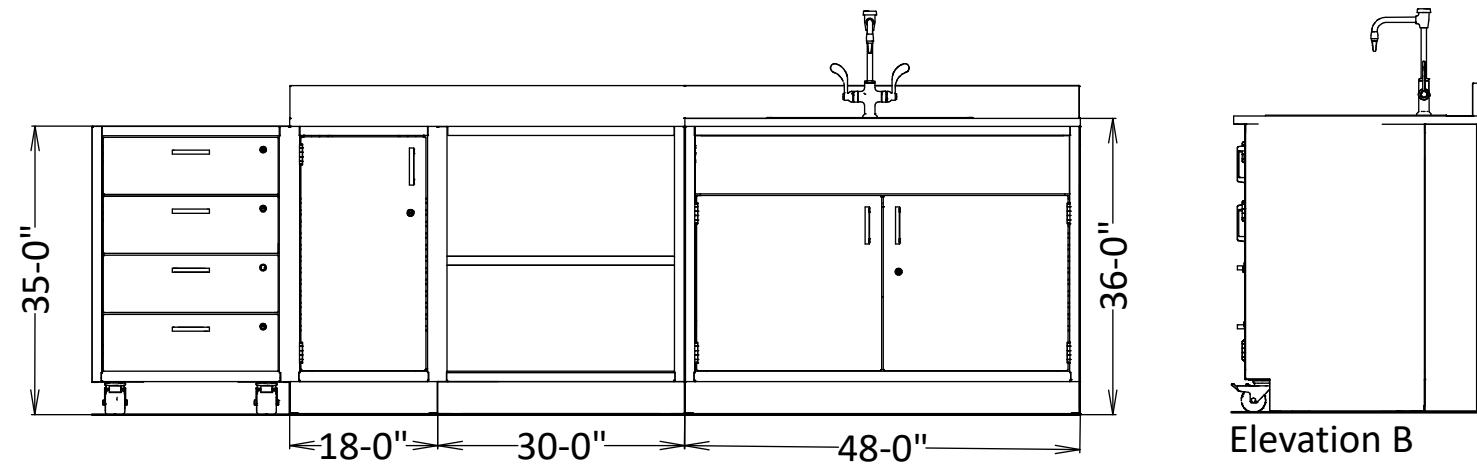

30"D x 96"W, Wall & Lab Base Cabinets

Elevation A

Elevation B