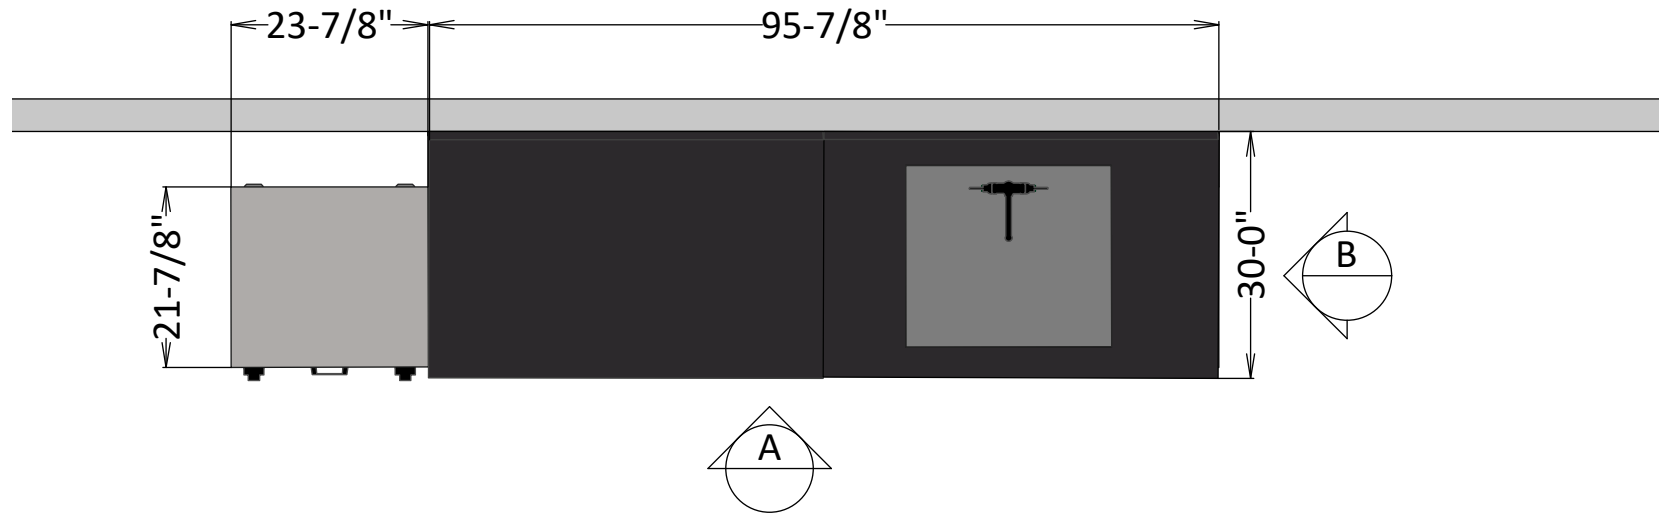

30"D x 96"W, Wall & Lab Base Cabinets

Elevation A

Elevation B