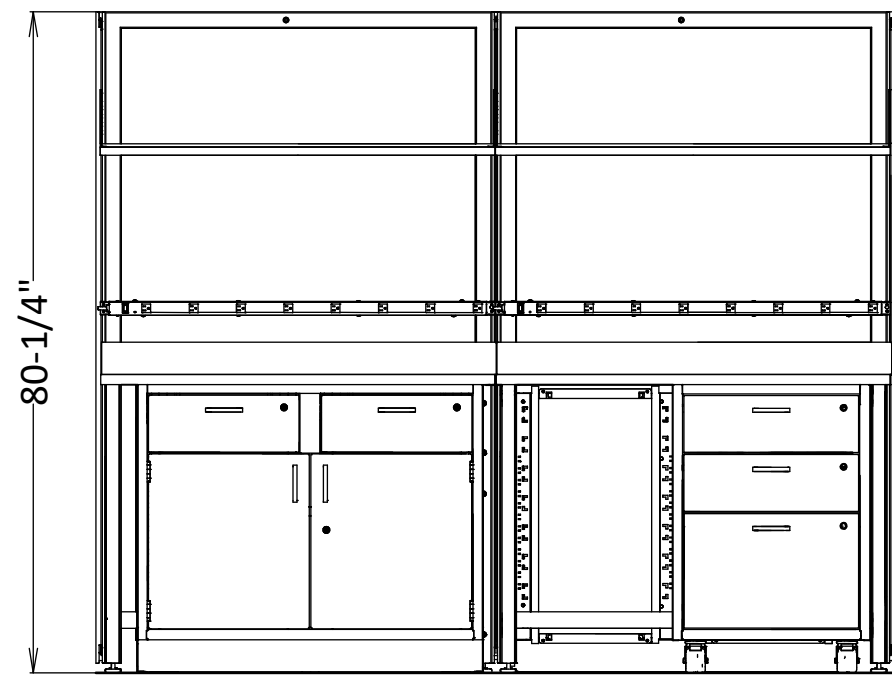

60"D x 96"W, UltraFrame & Lab Base Cabinets

Elevation A

Elevation B