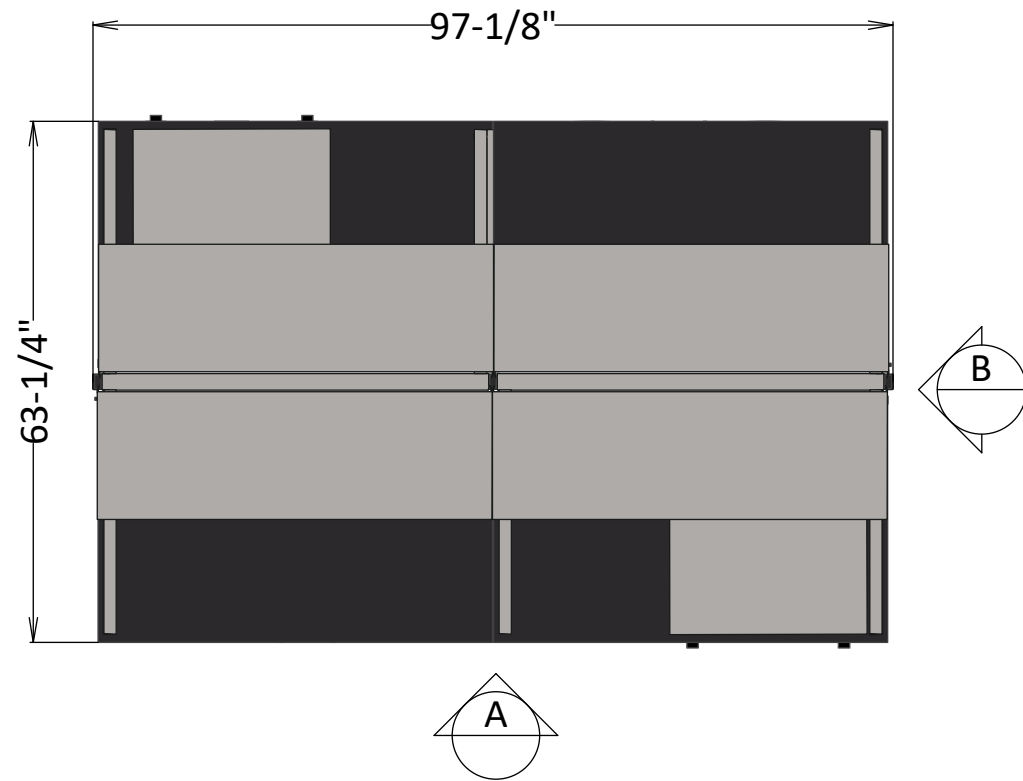

60"D x 96"W, UltraFrame & Lab Base Cabinets

Elevation A

Elevation B