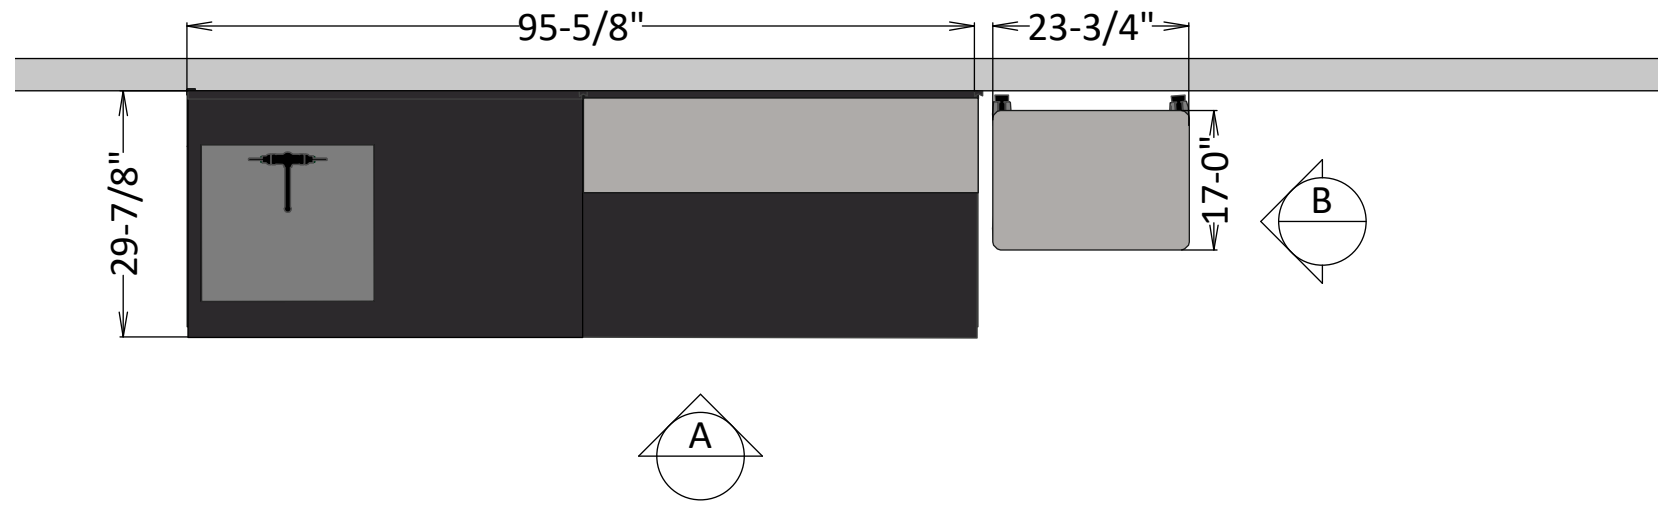

30"D x 96"W, Wall & Lab Base Cabinets

Elevation A

Elevation B