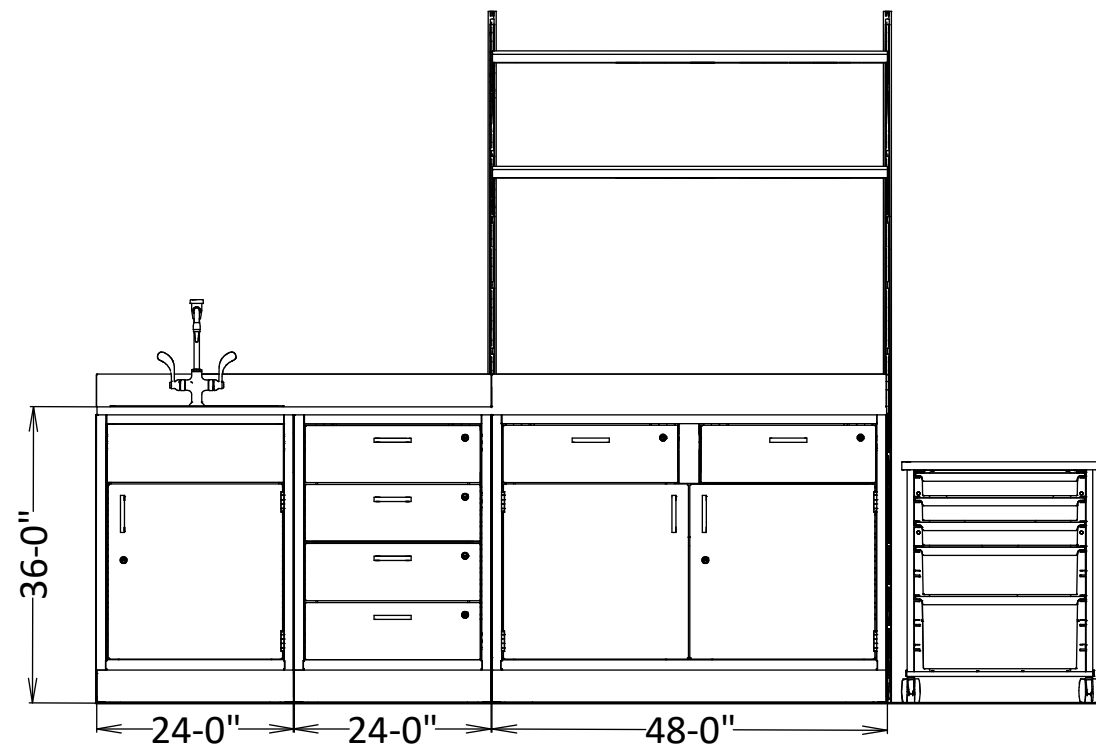

30"D x 96"W, Wall & Lab Base Cabinets

Elevation A

Elevation B