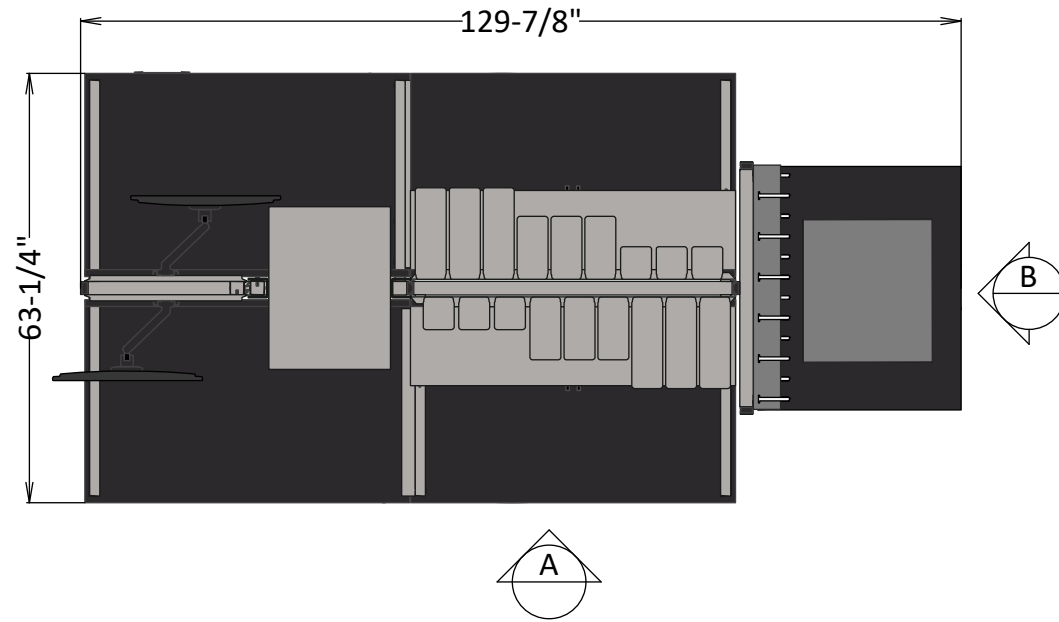

60"D x 96"W, UltraFrame & Lab Base Cabinets

Elevation A

Elevation B