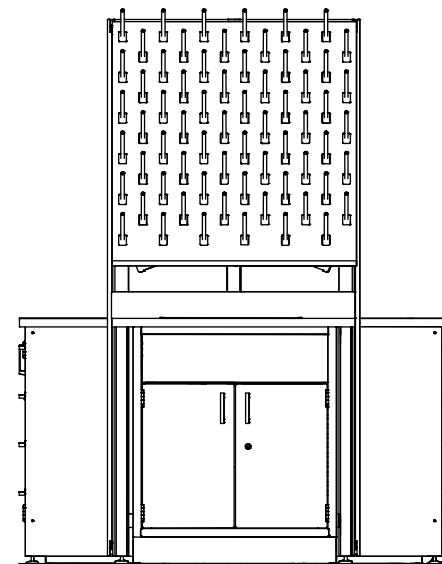

60"D x 96"W, UltraFrame & Lab Base Cabinets

Elevation A

Elevation B