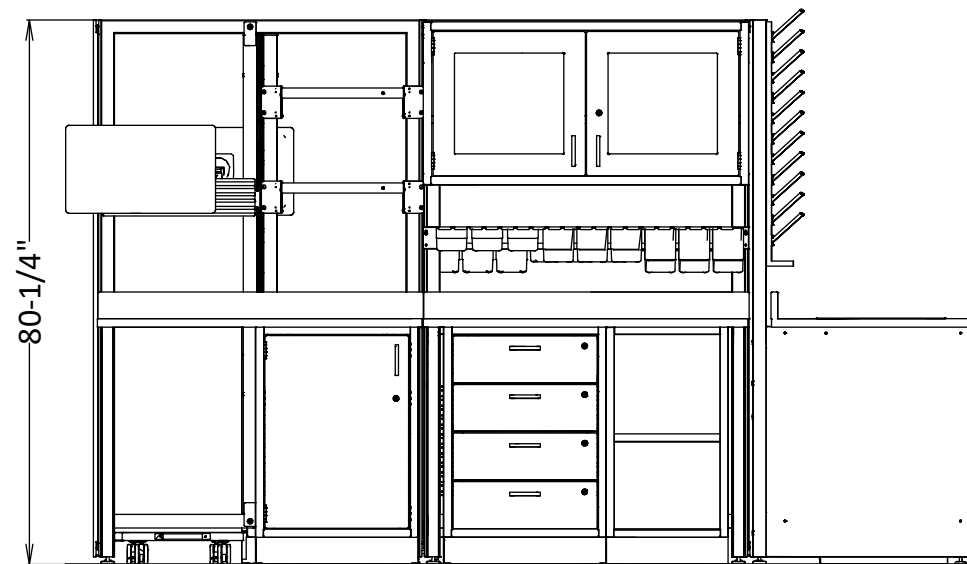

60"D x 96"W, UltraFrame & Lab Base Cabinets

Elevation A

Elevation B