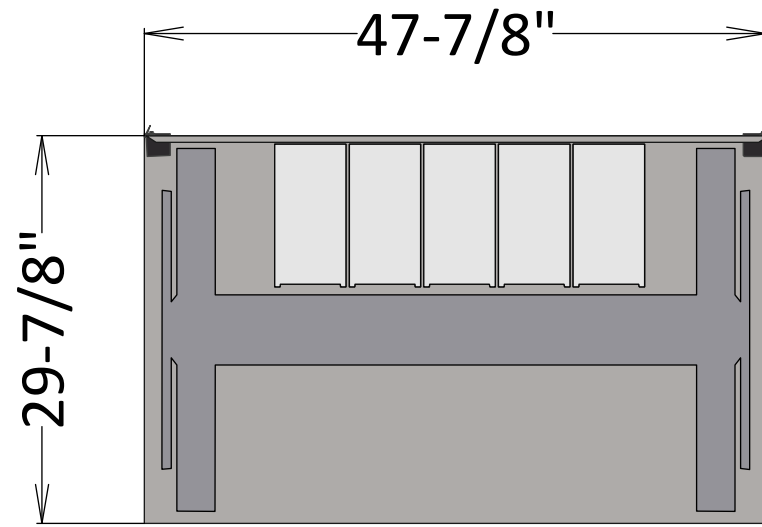

30"D x 48"W - Electric - Glides

Elevation A

Elevation B