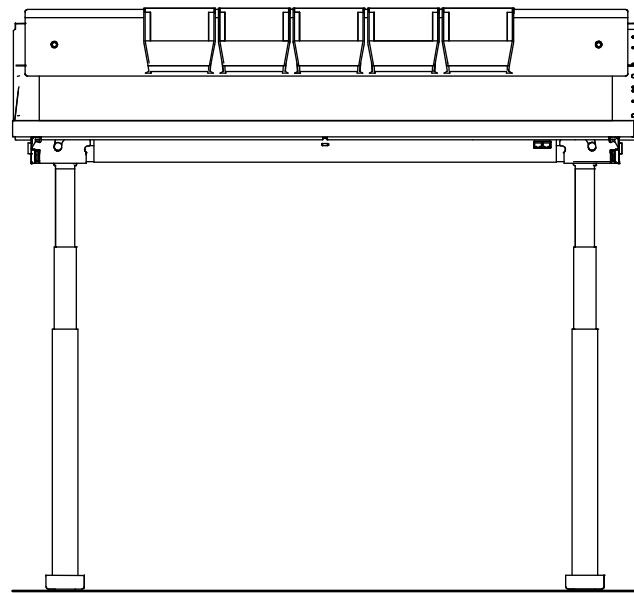

30"D x 48"W - Electric - Glides

Elevation A

Elevation B