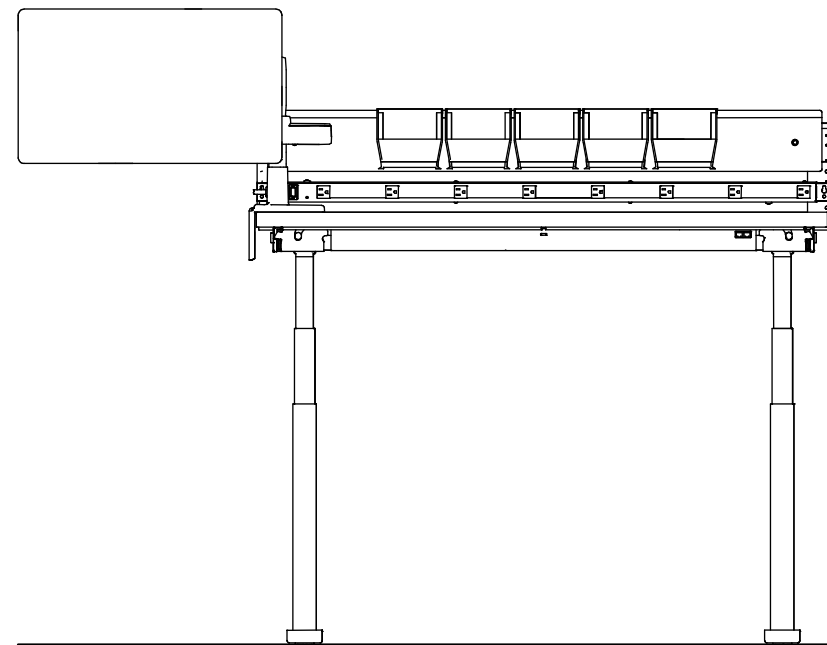

30"D x 48"W - Electric - Glides

Elevation A

Elevation B