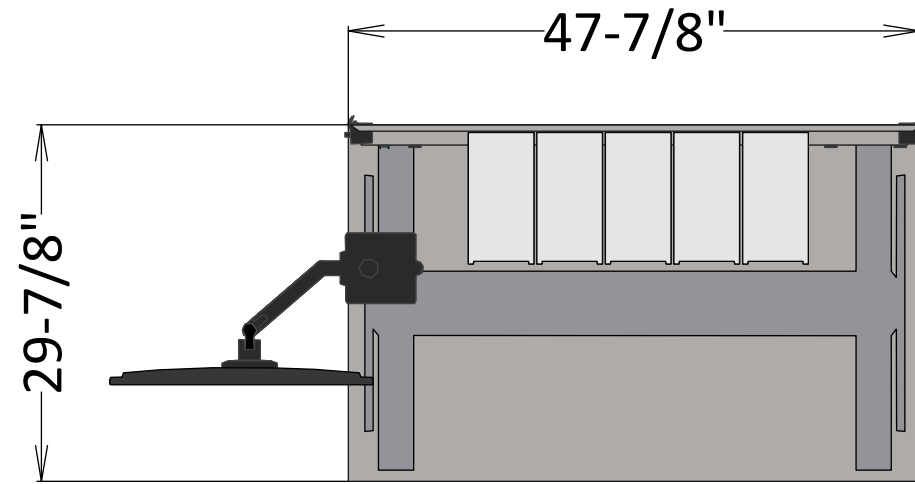

30"D x 48"W - Electric - Glides

Elevation A

Elevation B