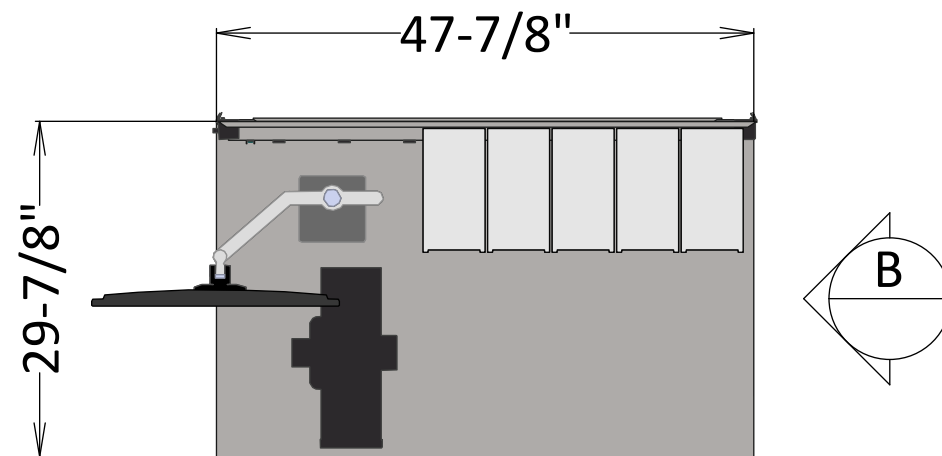

30"D x 48"W - Electric - Casters

Elevation A

Elevation B

Note: Symbiote only recommends 12" of storage under the surface for safe operation. If the table is lowered to its lowest position the storage could create a pinch point and conflict with the foot/floor.