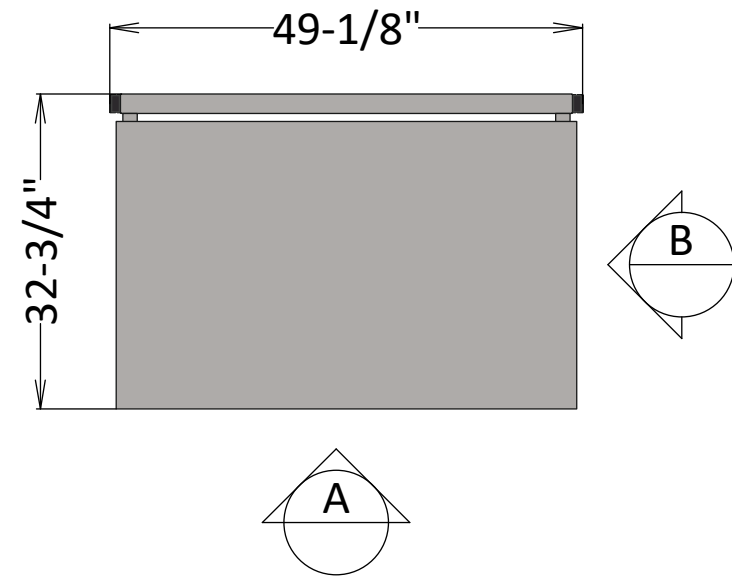

30"D x 48"W - Glides

Elevation A

Elevation B