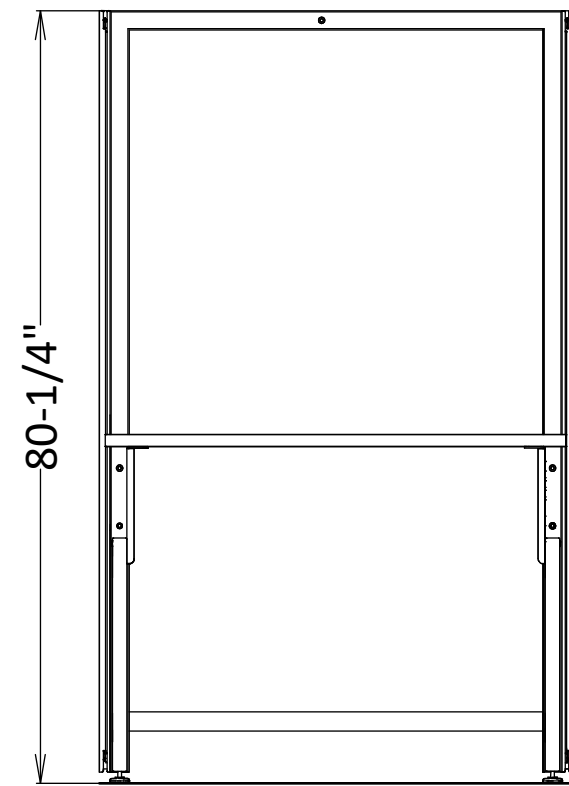

30"D x 48"W - Glides

Elevation A

Elevation B