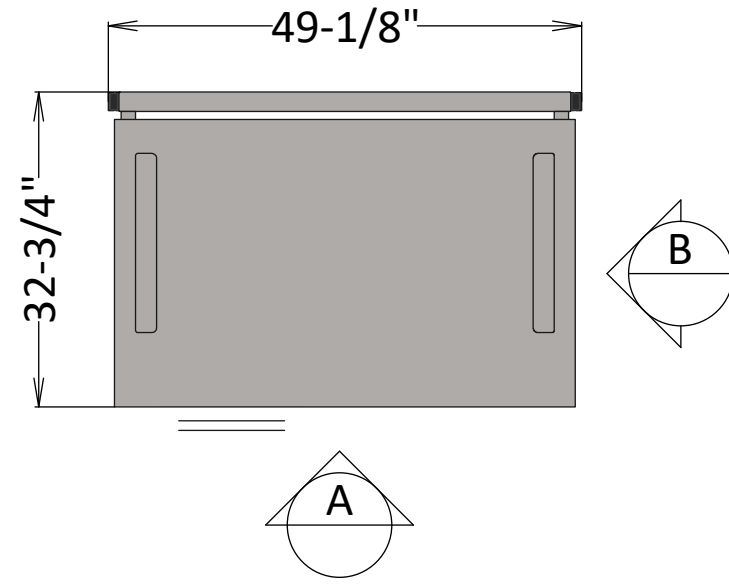

30"D x 48"W - Glides

Elevation A

Elevation B