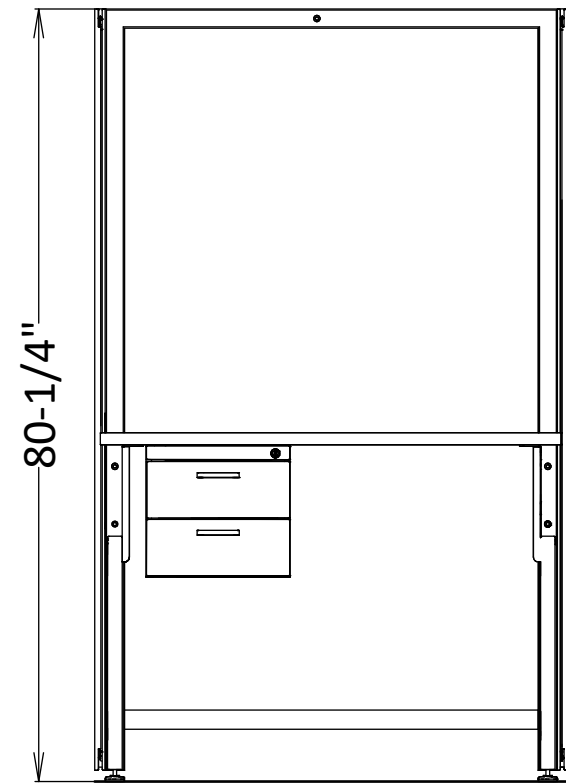

30"D x 48"W - Glides

Elevation A

Elevation B