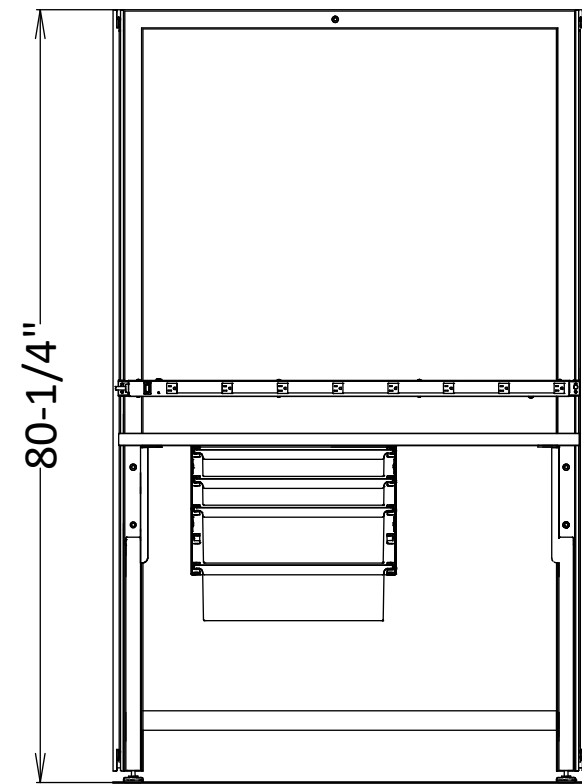

30"D x 48"W - Glides

Elevation A

Elevation B