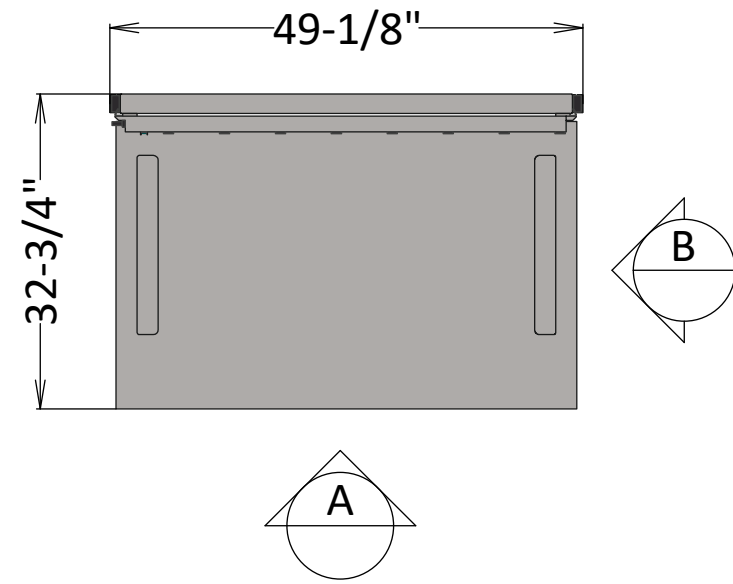

30"D x 48"W - Glides

Elevation A

Elevation B