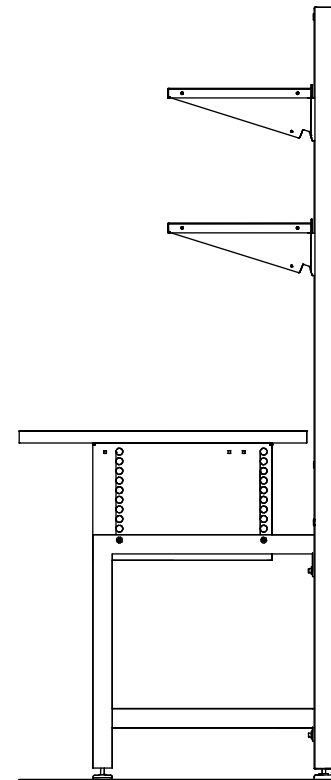

30"D x 48"W - Glides

Elevation A

Elevation B