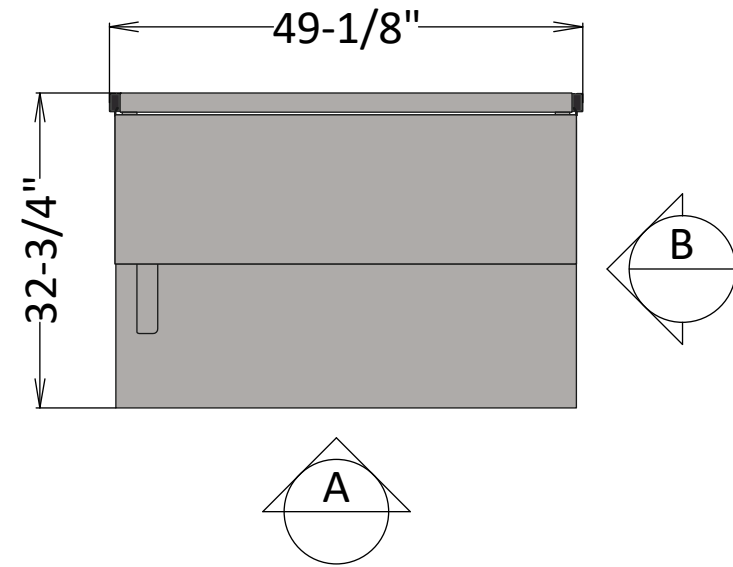

30"D x 48"W - Glides

Elevation A

Elevation B