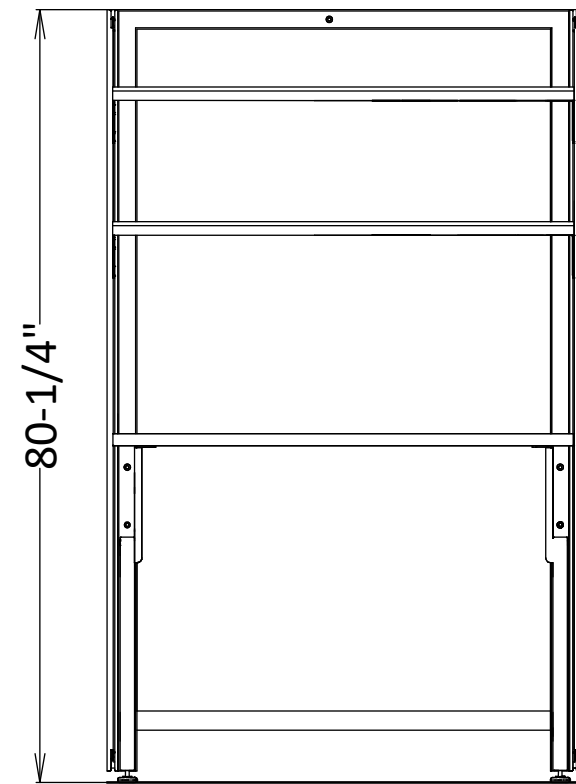

30"D x 48"W - Glides

Elevation A

Elevation B