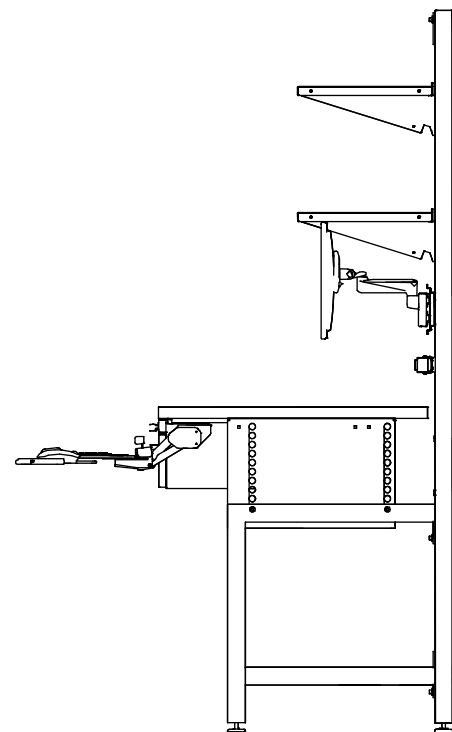

30"D x 48"W - Glides

Elevation A

Elevation B