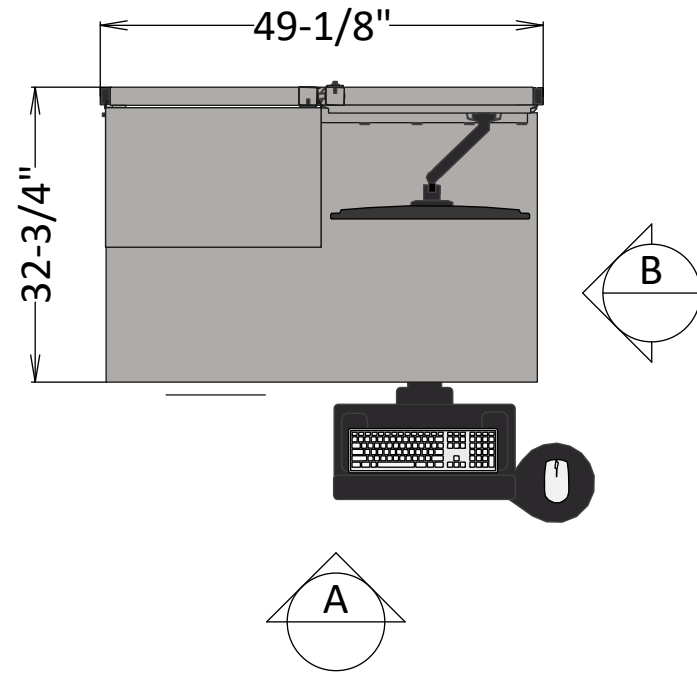

30"D x 48"W - Glides

Elevation A

Elevation B