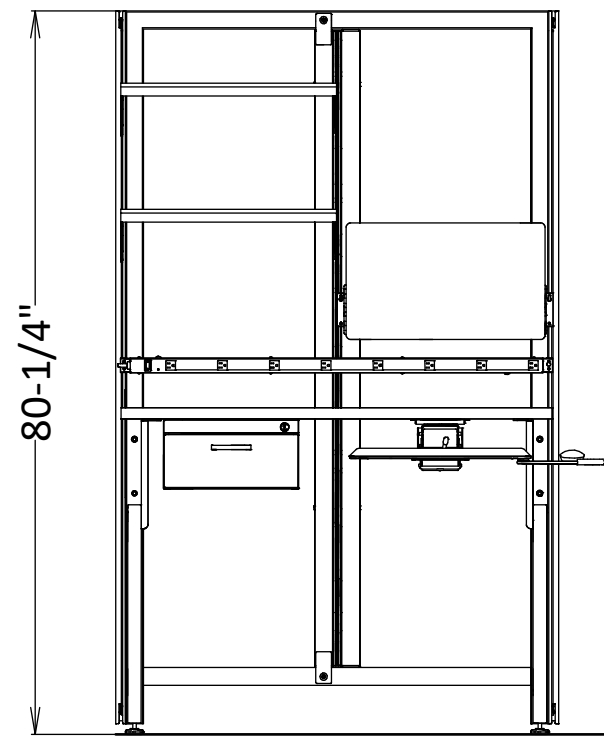

30"D x 48"W - Glides

Elevation A

Elevation B