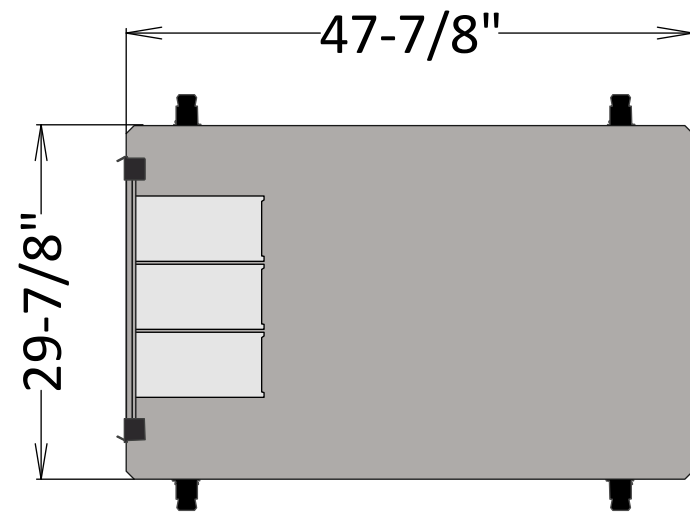

30"D x 48"W - Electric - Casters

Elevation A

Elevation B

Note: Akro Bins are sold in packs of 5.