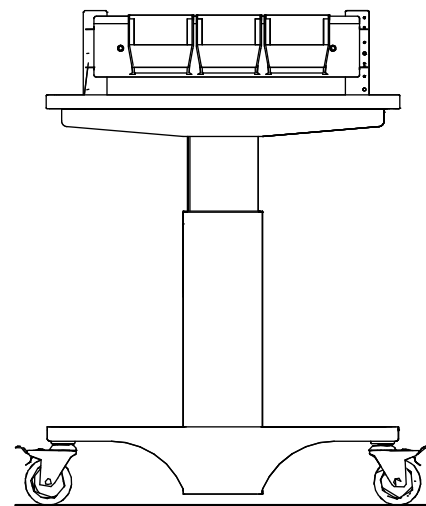

30"D x 48"W - Electric - Casters

Elevation A

Elevation B

Note: Akro Bins are sold in packs of 5.