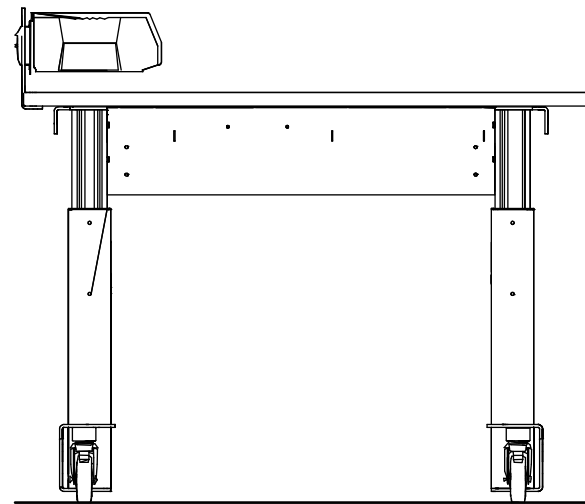

30"D x 48"W - Electric - Casters

Elevation A

Elevation B

Note: Akro Bins are sold in packs of 5.